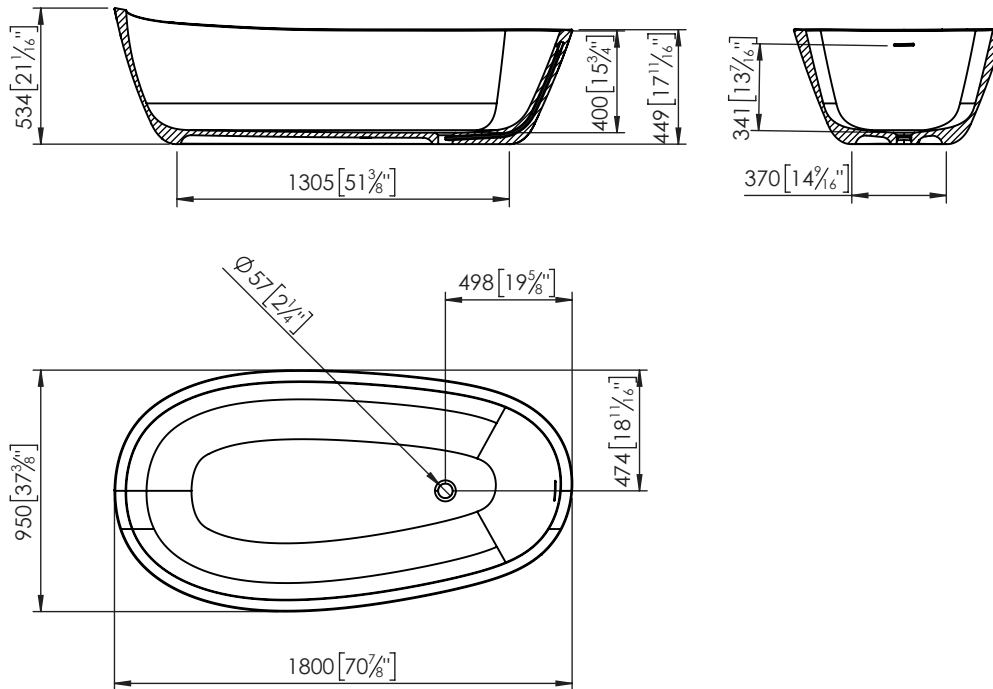

Technical Information

- Installation: free standing
- Height: 534 mm
- Width: 950 mm
- Length: 1800 mm
- Net Weight: 175 Kg
- Volumen: 315 L

Notes

All product dimensions are nominal and tolerances of the product may vary within an established range. All measurements of the technical drawings are expressed in mm[in].